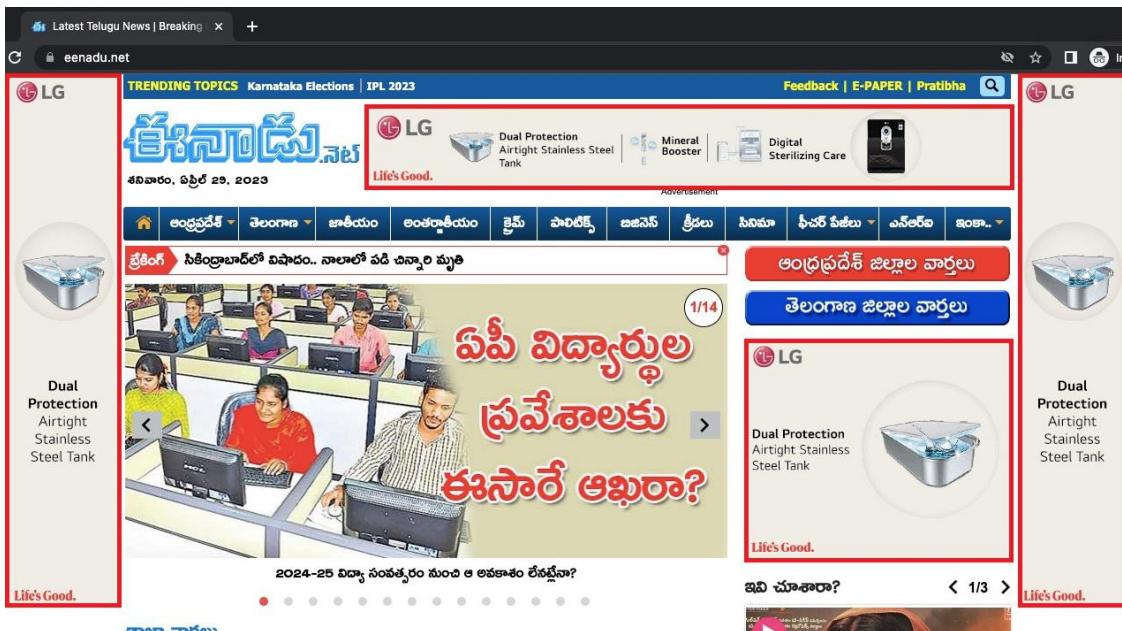

Eenadu.net - Digital Ratecard (FY 2024-25)

Roadblock:

Campaign Type	Page	Duration	Est. Impressions / Page views	Ad Dimensions	Reporting	Device & Geo	Rate
Roadblock	Home Page	24 Hours (1 Day)	Fixed Position for 1 day	Desktop: Leaderboard 728x90, Sky Scraper (Left & Right) 120x600, 300x250 pixels Mobile: 336x280 pixels	As per GAM	Mobile & Desktop – India	INR 10,00,000 (Net) + 18% GST
						Mobile & Desktop – AP & Telangana	INR 9,00,000 (Net) + 18% GST
						Mobile & Desktop – Hyderabad	INR 6,00,000 (Net) + 18% GST
						Mobile & Desktop – AP	INR 4,00,000 (Net) + 18% GST

T&C:

- Payment: 100% advance
- Ad Material: JPEG/GIF up to 50 KB.

Sample Screenshots:

Desktop

Mobile

ఈనాడు

Sustenance:

Campaign Type	Page	Duration	Device & Geo	Ad Dimensions	Reporting	Rate
Sustenance	Home Page +ROS	30 days	Mobile & Desktop – NRI	300x250, 336x280 pixels	As per GAM	CPM - INR 350 (Net)
Sustenance	Home Page +ROS	30 days	Mobile & Desktop – AP+TS / India	300x250, 336x280 pixels	As per GAM	CPM - INR 200 (Net)

T&C:

- Payment: 100% advance
- Ad Material: JPEG/GIF up to 50 KB.

Sample Screenshots:

Desktop

The desktop screenshot shows the EENADU website layout. At the top, there's a navigation bar with various regional and national categories. The main content area features a large banner for a couple, followed by a list of trending topics and a sidebar with advertisements for Havells and FMS Dental.

Mobile

The mobile screenshot shows the EENADU website layout optimized for a smaller screen. The navigation bar is simplified, and the main content area features a large banner for a story, followed by smaller images and text related to the story.